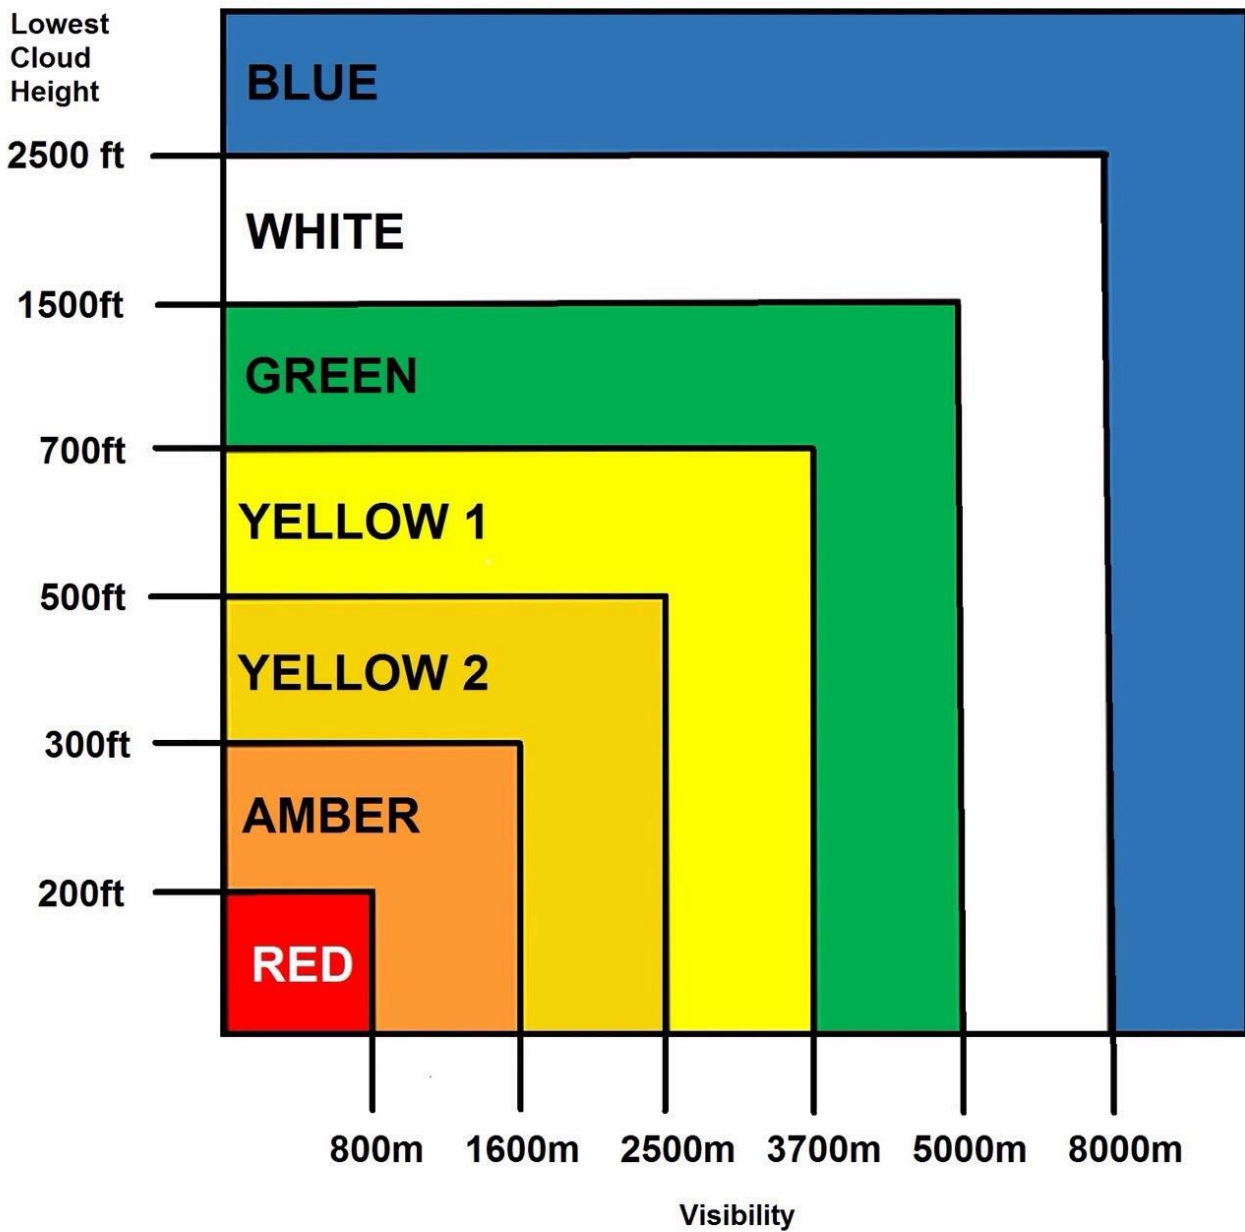

MILITARY WEATHER COLOUR CODES

BLACK

Airfield unusable for other reason than weather